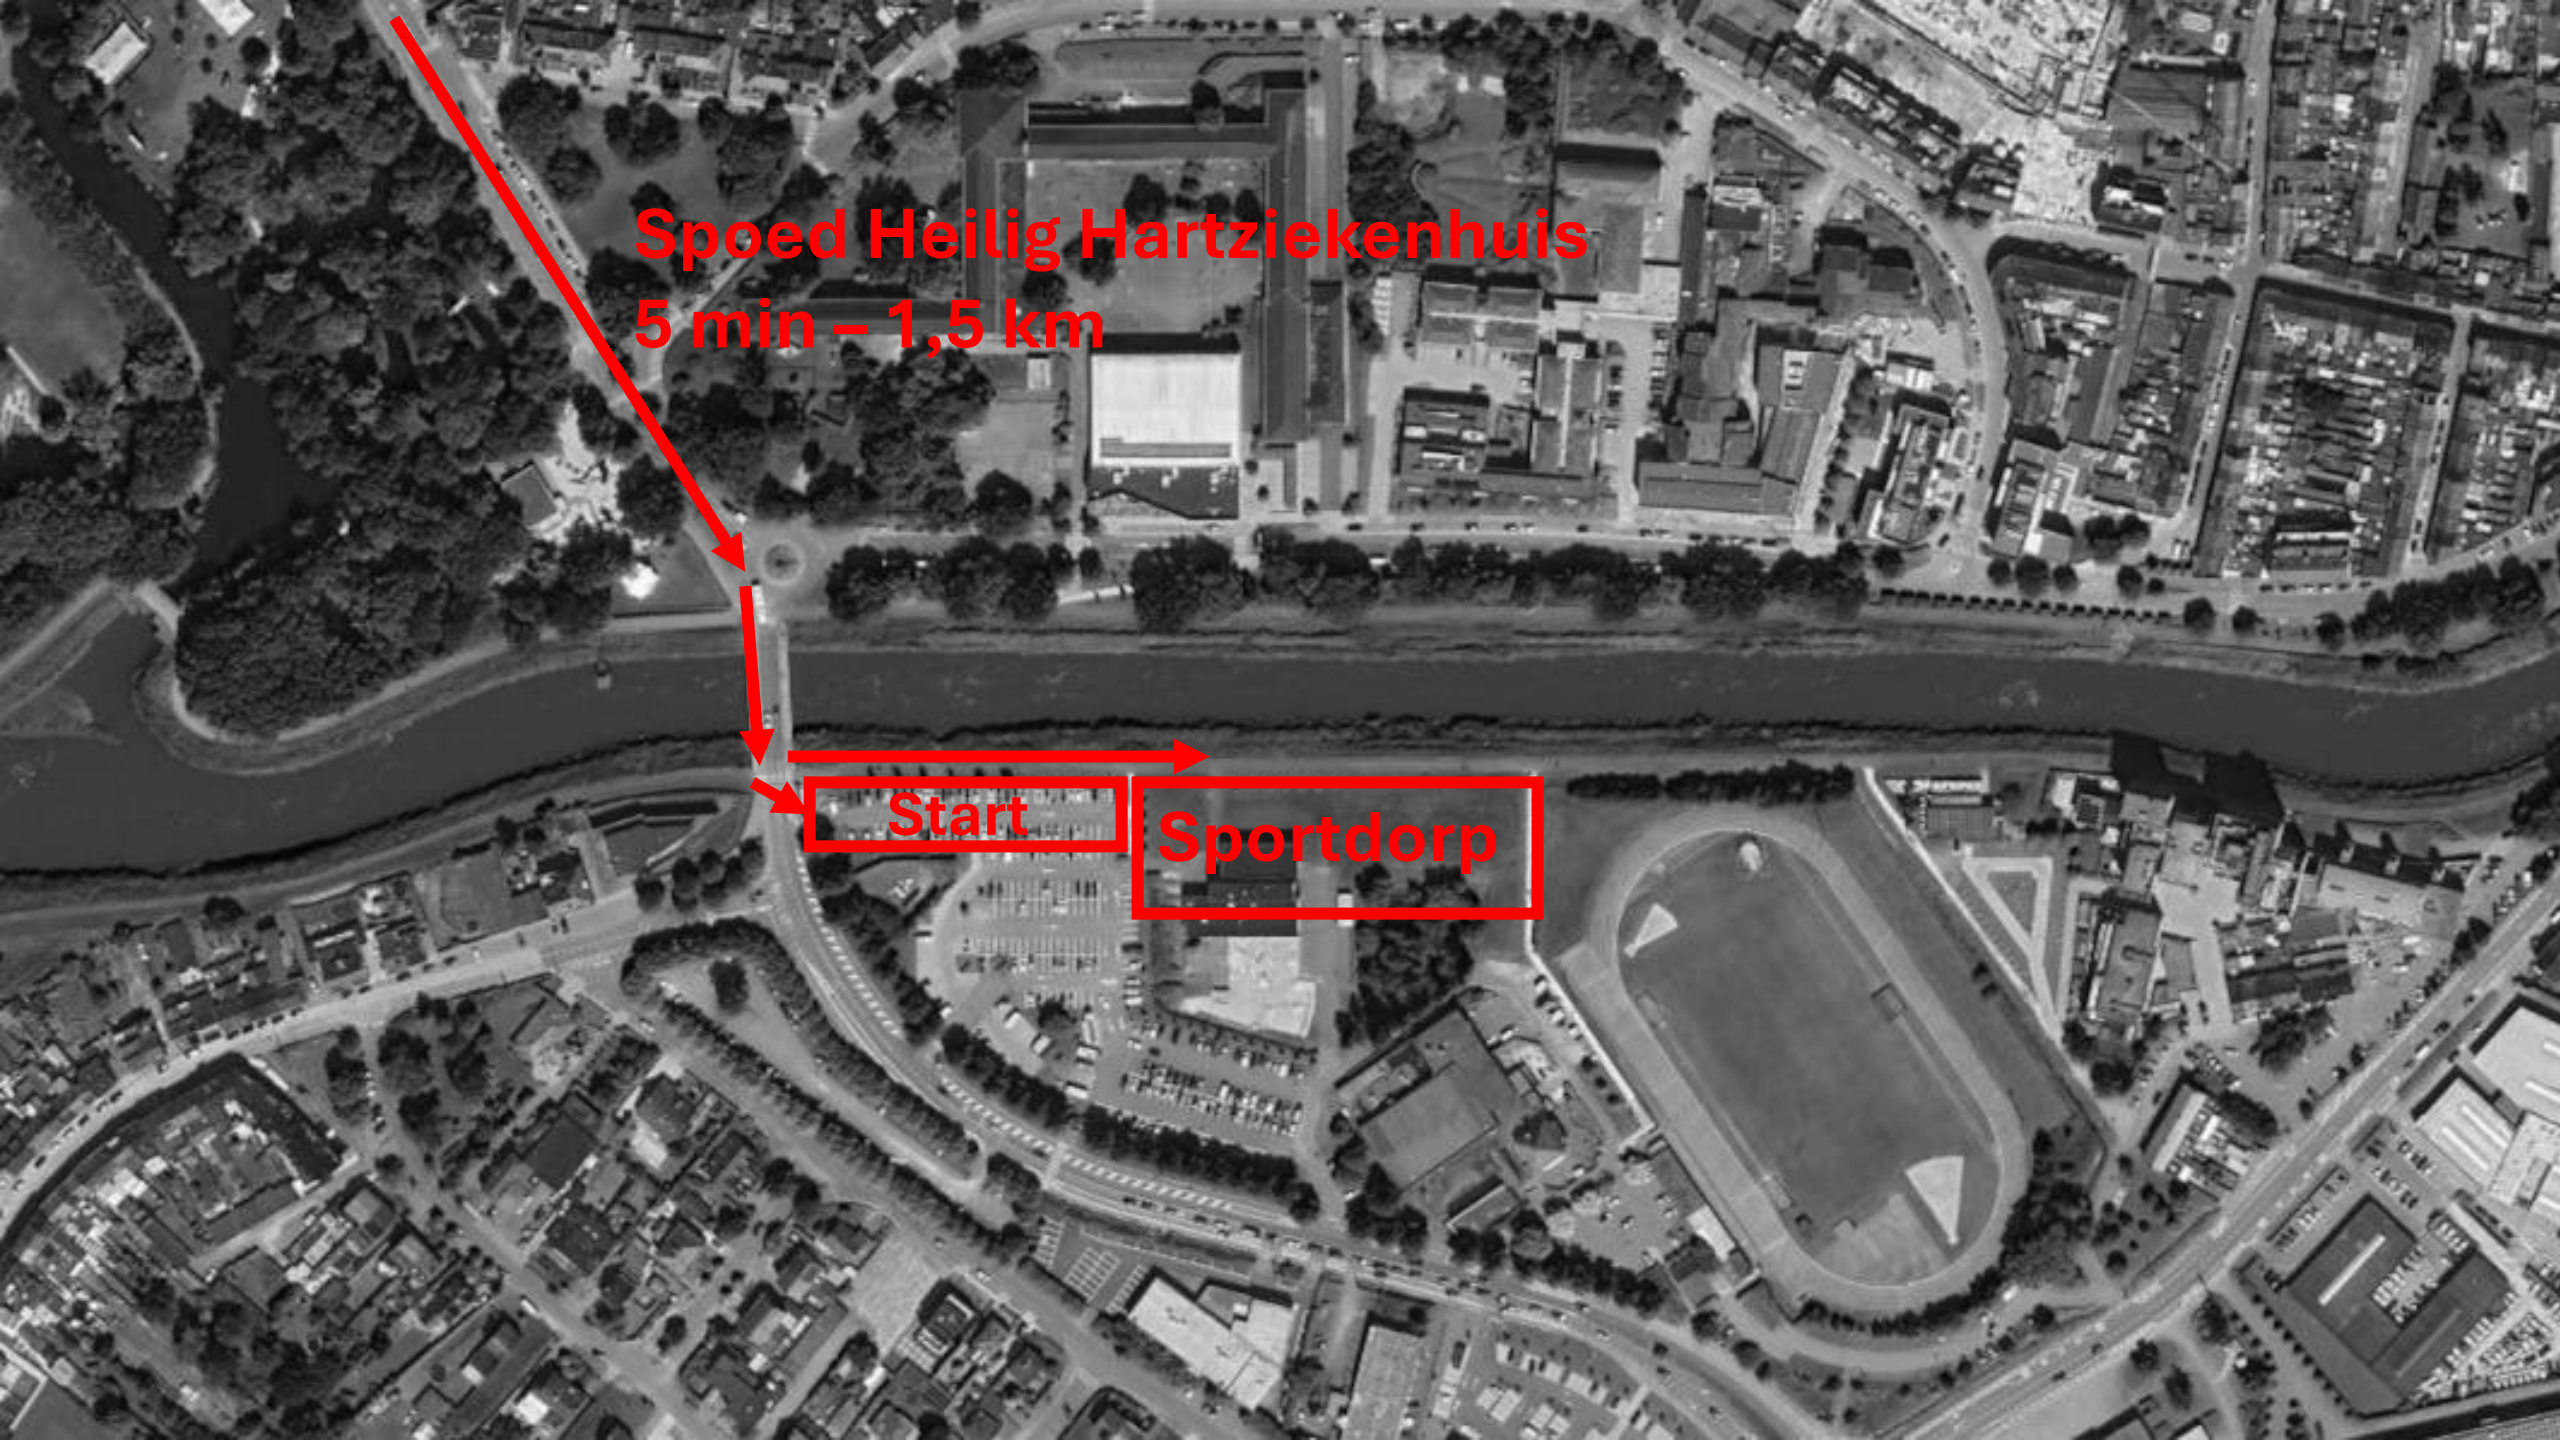

Spoed Heilig Hartziekenhuis
5 min – 1,5 km

Start

Sportdorp

An aerial photograph of a town with a river. A blue line with arrows indicates a route starting from a police station in the upper left, crossing the river, and heading east towards a sports village. The police station is labeled 'Lokale Politie Lier' with a distance of '6 min - 1,7 km'. The sports village is labeled 'Sportdorp' and has a 'Start' box at the river crossing.

Lokale Politie Lier
6 min - 1,7 km

Start

Sportdorp

Finish

Flow scheiden

Start